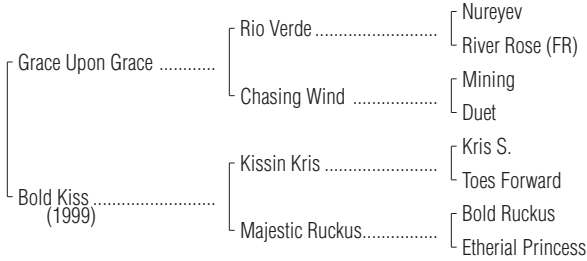

Hip No.
66

DARK BAY OR BROWN COLT
Foaled February 15, 2014

Hip No.
66

DARK BAY OR
BROWN COLT

By GRACE UPON GRACE (2007). Black-type-placed winner of 3 races at 2 and 3, \$162,646, 2nd Graduation S.-R (DMR, \$20,000), Willard L. Proctor Memorial S. (HOL, \$18,570). Half-brother to black-type winners Rgirldoesnt bluff, Changing Numbers. **His first foals are 3-year-olds of 2015**. Sire of 28 foals, 11 starters, 2 winners of 2 races and earning \$168,817, London Legacy (at 3, 2015, \$98,760), Aaron's Thunder (at 3, 2015, \$17,387). Son of black-type-placed winner Rio Verde, sire of many winners.

1st dam

Bold Kiss, by Kissin Kris. Winner at 2, \$65,590, 2nd My Dear S. [L] (WO, \$22,060(CAN)). Dam of 5 named foals of racing age, 2 winners--

Akiss Forarose (f. by Rio Verde). Winner at 2, \$138,972, 3rd China Doll S. [L] (SA, \$11,352).

One Quick Brew (g. by Milwaukee Brew). 10 wins, 3 to 6, \$95,603, in N.A./U.S.; placed in 1 start at 6 in Canada. (Total: \$98,118).

2nd dam

MAJESTIC RUCKUS, by Bold Ruckus. Unraced. Dam of 6 winners, including--

Bold Kiss (f. by Kissin Kris). Black-type-placed winner, above.

3rd dam

ETHERIAL PRINCESS, by Magesterial. 3 wins at 2 and 3, \$99,439, Natalma S.

[**G3**], 3rd My Dear S. (WO, \$5,002(CAN)). Dam of 4 winners, including-- Shoot for the Loot. 8 wins, 4 to 7, \$120,252. Producer.