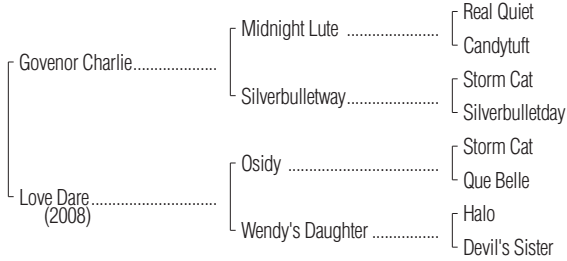

Hip No.  
139

**DARK BAY OR BROWN FILLY**  
Foaled March 22, 2018

Hip No.  
139

DARK BAY OR  
BROWN FILLY

**By GOVERNOR CHARLIE** (2010). Black-type winner of \$506,650, Sunland Derby **[G3]** (SUN, \$400,000)-ntr, 2nd Strub S. **[G2]** (SA, \$40,000). Brother to black-type winner Pachangera, half-brother to black-type winner Crisis of Spirit. **His first foals are 2-year-olds of 2019**. Sire of Side Street Dave (placed in 2 starts, \$16,900). Son of champion sprinter Midnight Lute, sire of 29 black-type winners, 2 champions, including Midnight Miley **[G3]** (\$296,730), and of California champion Gimme Da Lute **[G2]** (\$627,560).

**2nd dam**

**Wendy's Daughter**, by Halo. 4 wins, 3 to 4, \$133,675, 2nd Brown Bess Breeders' Cup H. (BM, \$10,000). Dam of 9 foals, 7 to race, 6 winners, incl.--

**Love Dare** (f. by Osidy). Black-type-placed winner, above.